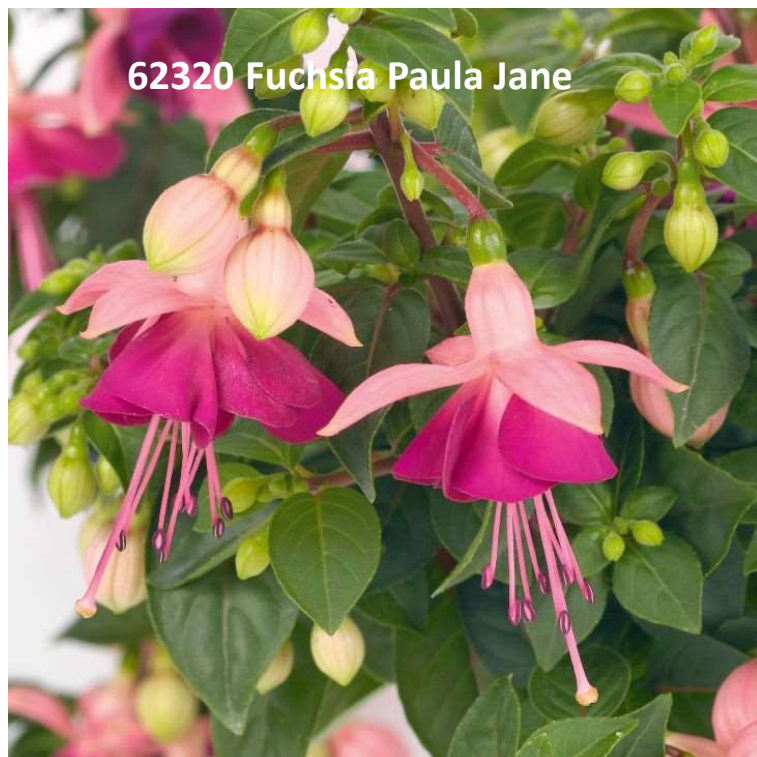

FUCHSIA UPRIGHT

62477 Fuchsia Firecracker

Features: high blooming power, strong genetic, good performance as accent plant

FUCHSIA SEMI-UPRIGHT

Features: high blooming power, L flower size

FUCHSIA SEMI-HANGING